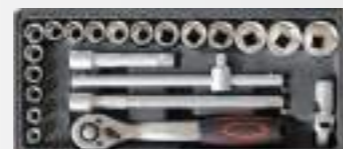

CONTAINS:

1pc 1/4" 72T Ratchet Handle
 1pc 1/4" *6" Handle 1pc 1/4" Sliding T-bar
 13pcs 1/4" Dr.sockets:4-14mm
 1pc 1/4" Dr*2" Extension Bar
 1pc 1/4" Dr*4" Extension Bar
 1pc 1/4" Universal Joint

1pc 3/8" 72T Ratchet Handle
 15pcs 3/8" Dr. 8-24mm
 1pc 3/8" Universal Joint
 1pc 3/8" Dr*3" Extension Bar
 1pc 3/8" Dr*6" Extension Bar
 1pc 3/8" Sliding T-bar